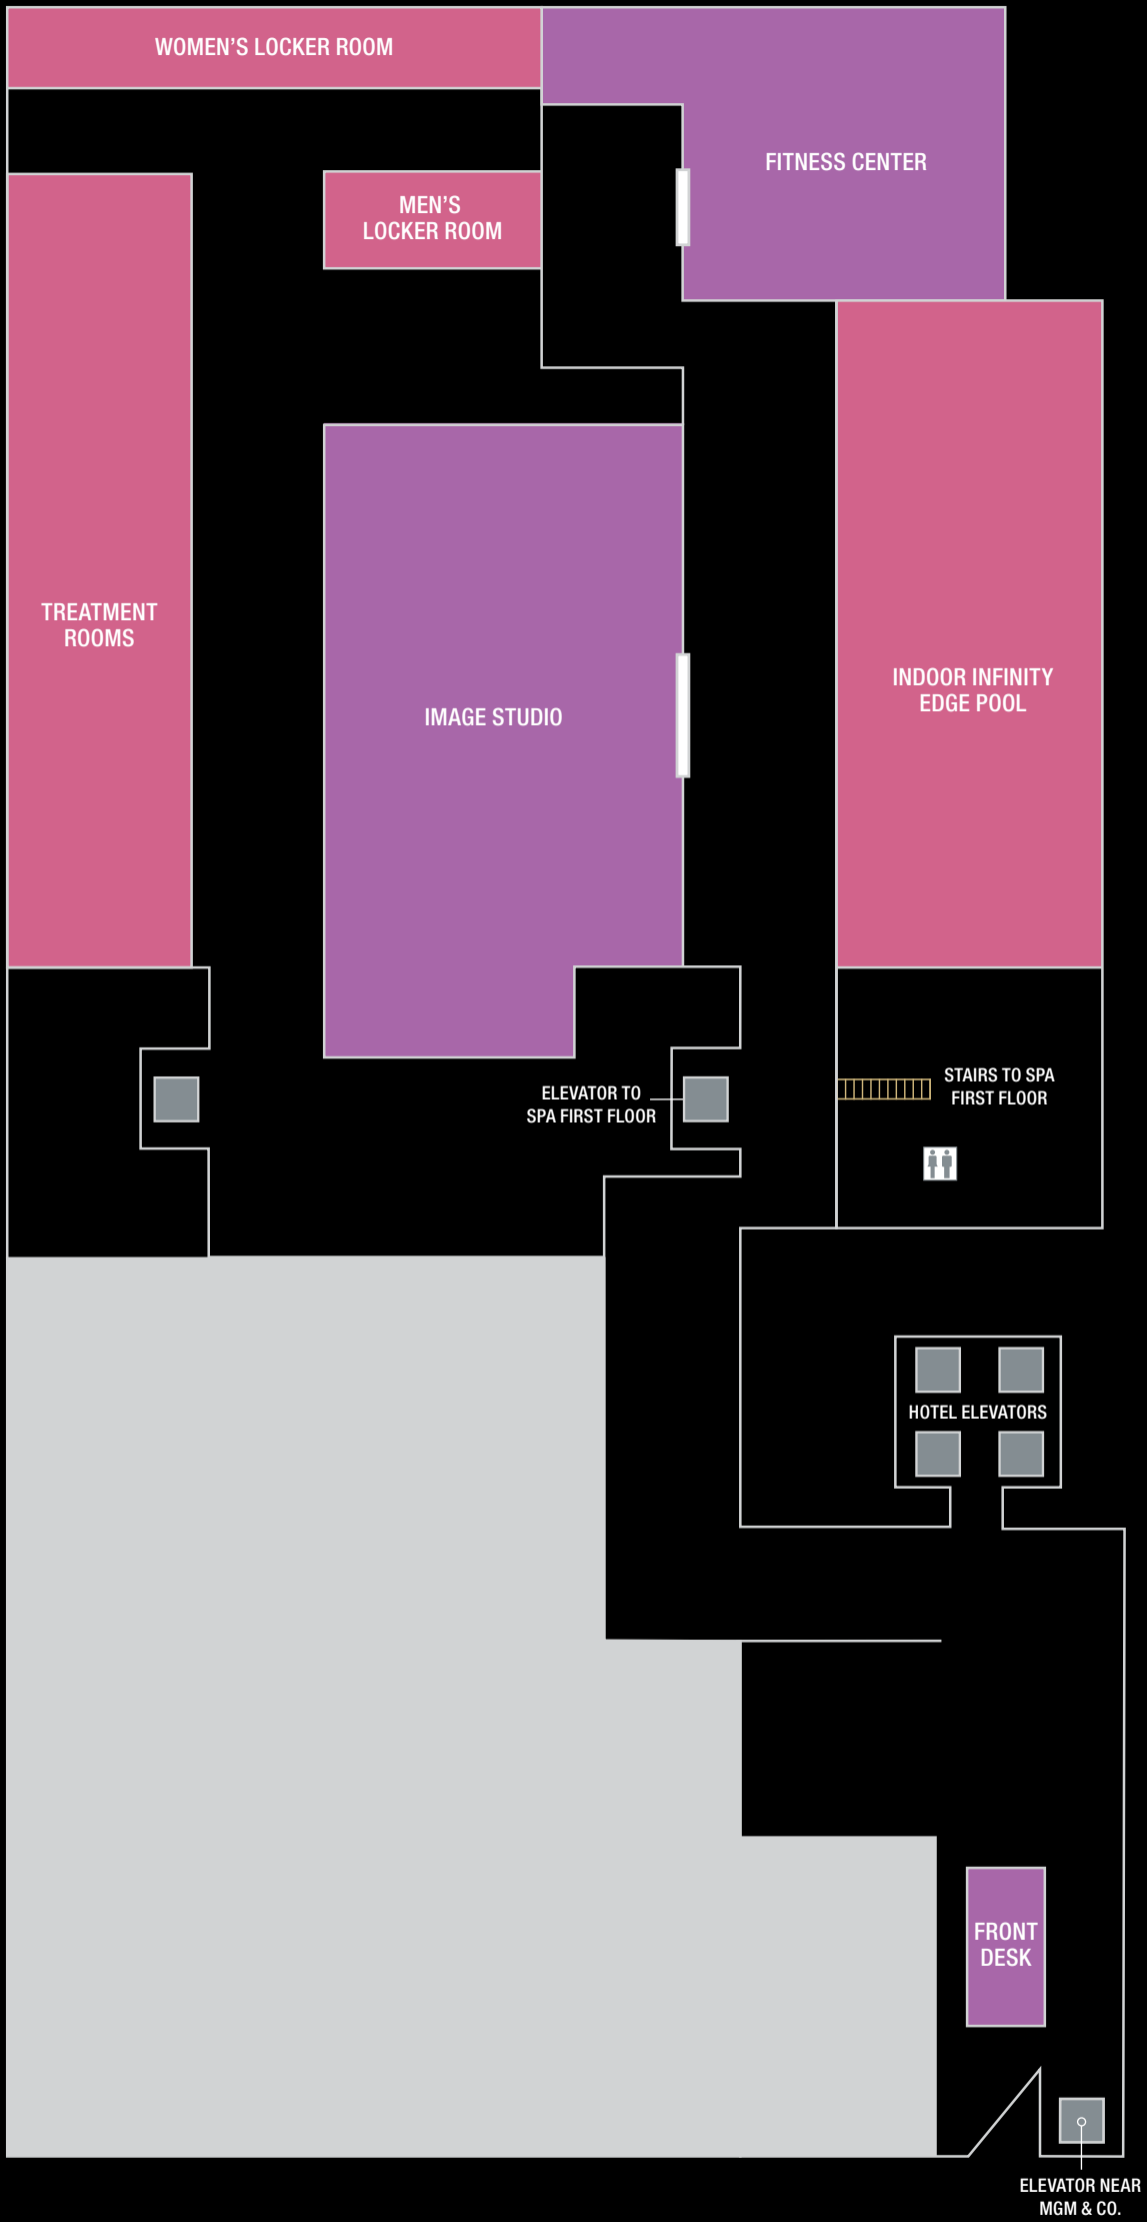

LEVEL ONE

- CASINO / GAMING
- ATM CASH ACCESS
- CHECK CASHING MACHINE
- RESTAURANTS
- AMENITIES
- SHOPS BOUTIQUES SERVICES
- RESTROOMS
- TABLE GAMES
- LOUNGES BARS BEVERAGES
- MEETINGS CONFERENCE ROOMS
- BEVERAGE STATION
- PROMOTIONAL KIOSKS
- \$ GUEST XPRESS

LEVEL TWO

 1ST FLOOR

 2ND FLOOR

 RESTROOMS

LEVEL THREE

HOTEL SIDE

CASINO SIDE

LOUNGES & ENTERTAINMENT

SERVICES

MEETINGS / CONFERENCE ROOMS

RESTROOMS