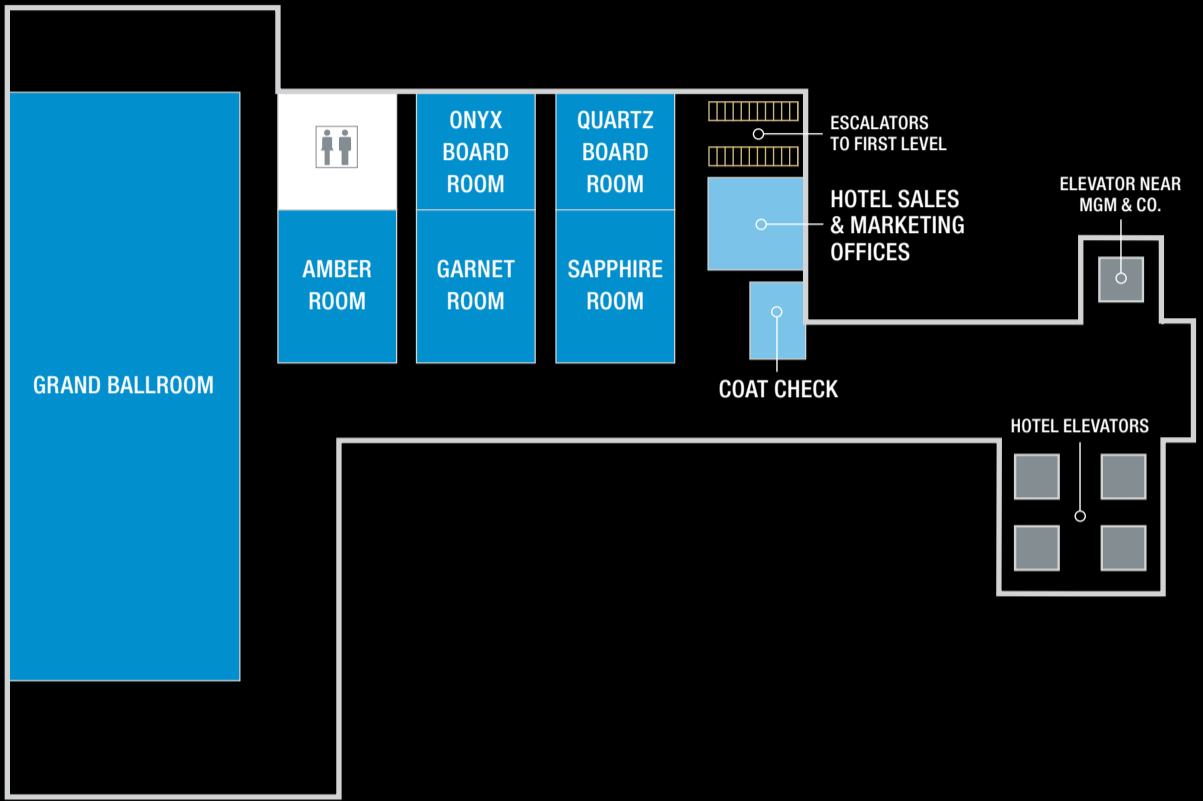

LEVEL ONE

- CASINO / GAMING
- ATM CASH ACCESS
- CHECK CASHING MACHINE
- RESTAURANTS
- AMENITIES
- SHOPS BOUTIQUES SERVICES
- RESTROOMS
- TABLE GAMES
- LOUNGES BARS BEVERAGES
- MEETINGS CONFERENCE ROOMS
- BEVERAGE STATION
- PROMOTIONAL KIOSKS
- \$ GUEST XPRESS

LEVEL TWO

 1ST FLOOR

 2ND FLOOR

 RESTROOMS

LEVEL THREE

HOTEL SIDE

CASINO SIDE

LOUNGES & ENTERTAINMENT

SERVICES

MEETINGS / CONFERENCE ROOMS

RESTROOMS